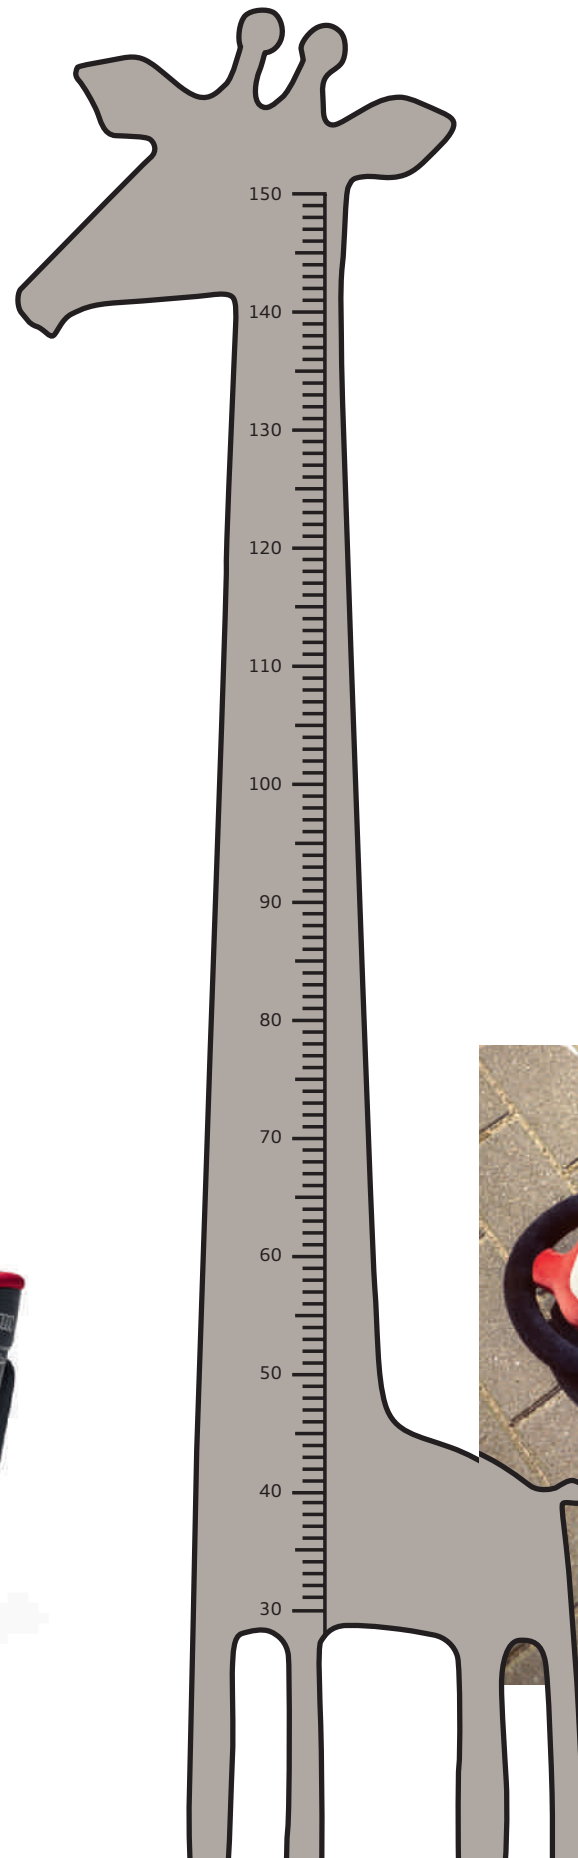

Adventures? Absolutely!

Any adventure can be enjoyed all the more with the knowledge that you and your loved ones are safe. Turn any adventure into a carefree experience for young and old – with the products from Audi Genuine Accessories.

01 Dualfix I-SIZE child seat

Suitable for newborns and children up to a height of 105 cm. Great comfort for the first four years of life. The 360° rotation option makes it easier to place the child in the seat and take it out again, and the seat can be used flexibly as a rearward- or forward-facing child seat. Can only be secured with ISOFIX child seat anchoring system.

02 Kidfix XP child seat

Suitable for children weighing between 15 and 36 kg or between the ages of approx. 3.5 and 12 years. Intelligent seat belt routing. Easily adjustable head restraint and backrest for customised comfort. For children weighing 22 kg or more or with a height of 125 cm or more, the Audi Kidfix XP child seat can be used as a bolster seat.

03 Rob the gecko cuddly toy and plush steering wheel

Rob the gecko made from high-quality plush. Durable and easy to wash.

Plush steering wheel in exclusive Audi design. 24 x 24 cm. With squeak horn.

02