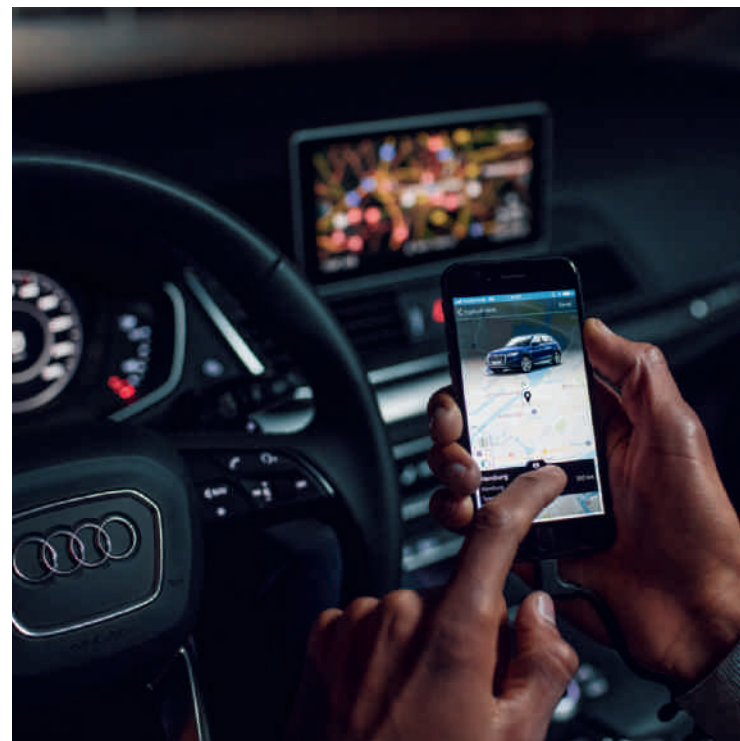

Retrofit option for reversing camera

The reversing camera is integrated discretely into the boot lid handle. It is activated by engaging reverse gear or pressing the button in the centre console. It helps you manoeuvre by displaying the area behind your vehicle on the MMI screen with helpful dynamic and static elements.