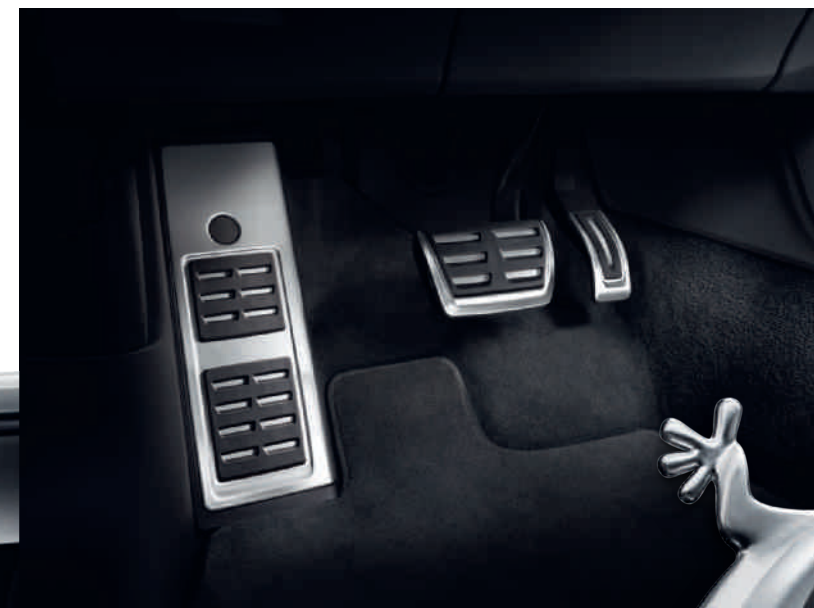

Always in peak condition.

Sportiness is also a question of style.

Discover design that combines both form and function – with the sports and design products from Audi Genuine Accessories.

01 Audi rings decal

The Audi rings decals emphasise the brand appearance of your vehicle. Available in various colours for lots of models.

02 Footrests and pedal caps in stainless steel

The combination of brushed stainless steel and anti-slip rubber is a perfect mix of design and safety. The photo shows pedal caps and footrest for automatic vehicles.

03 Design gecko

The high-quality design gecko in aluminium look is an attractive eye-catcher for the interior or any other metal surface. The gecko symbolises quattro four-wheel drive. The design figure can be placed virtually anywhere, e.g. on one of the air outlet grilles; with its integrated magnet, it can also be attached to suitable metallic surfaces.

04 Entry LEDs

LED projection of the Audi rings on the ground when the doors are opened. Available in sets of 2 for the front or rear doors. Please contact your Audi Partner for further details and product availability.