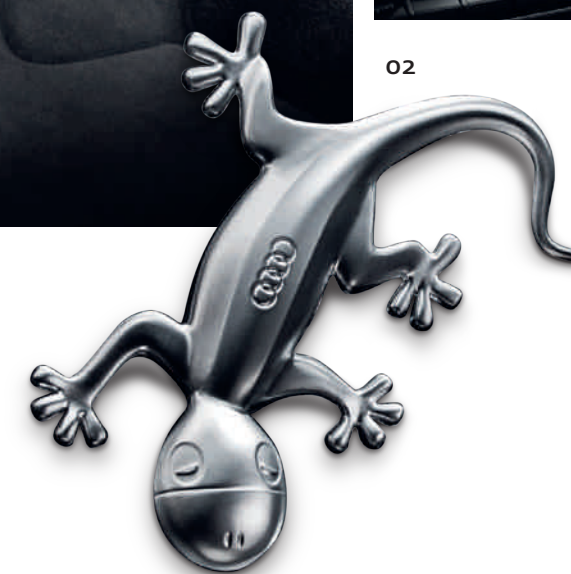

Always in peak condition.

Sportiness is also a question of style.

Discover design that combines both form and function – with the sports and design products from Audi Genuine Accessories.

01 Audi rings decal

The Audi rings decals emphasise the brand appearance of your vehicle. Available in various colours for lots of models.

02 Footrests and pedal caps in stainless steel

The combination of brushed stainless steel and anti-slip rubber is a perfect mix of design and safety. The photo shows pedal caps and footrest for automatic vehicles.

03 Design gecko

The high-quality design gecko in aluminium look is an attractive eye-catcher for the interior or any other metal surface. The gecko symbolises quattro four-wheel drive. The design figure can be placed virtually anywhere, e.g. on one of the air outlet grilles; with its integrated magnet, it can also be attached to suitable metallic surfaces.

04 Entry LEDs

LED projection of the Audi rings on the ground when the doors are opened. Available in sets of 2 for the front or rear doors. Please contact your Audi Partner for further details and product availability.